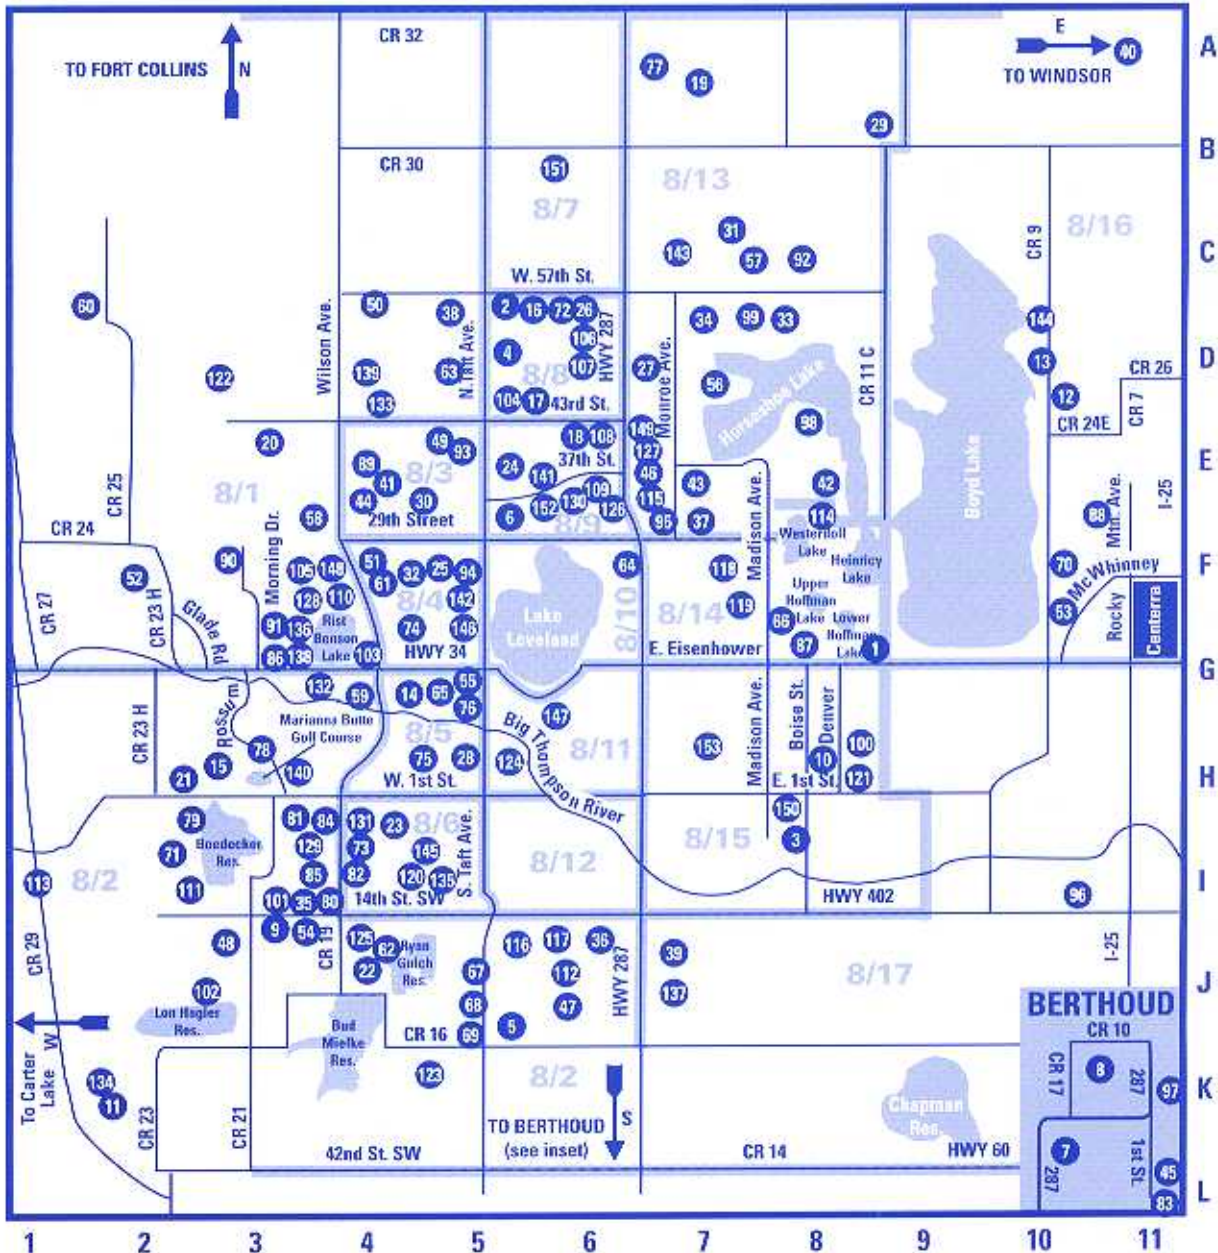

- 401 West Mulberry Street, Fort Collins, 970-221-0700
- 3257 West 20th Street, Greeley, 970-392-0700
- 7785 Highland Meadows Parkway, Windsor, 970-226-0700

- 1 Allendale.....D5
- 2 Alford Meadows.....D5
- 3 Arbor Meadows.....H8
- 4 Ashford Square.....D5
- 5 Aspen Knolls.....J5
- 6 Aspenleaf Townhomes.....E5
- 7 Berthoud Commons.....B
- 8 Berthoud Lake Ranchettes.....B
- 9 Blackbird Knolls.....I3
- 10 Boise Village.....H8
- 11 Bonnell Acres/Bornell West.....K2
- 12 Boyd Lake North.....D10
- 13 Boyd Lake Shores.....E10
- 14 Broadmoor Heights.....G4
- 15 Broken Triangle.....H2
- 16 Brookfield Village.....D5
- 17 Brookridge (Pyrenoes).....E5
- 18 Brookside.....E6
- 19 Bruns Estates.....B7
- 20 Buckhorn Village.....E3
- 21 Buckingham.....H2
- 22 Carral Estates.....J4
- 23 Cedar View.....H4
- 24 Centennial Hill.....E5
- 25 Cherry Hills.....F5
- 26 Cherry Park.....D6
- 27 Circle Park.....D6
- 28 Cottonwood Meadows.....H5
- 29 Couer 'd Alene.....B9
- 30 Country Club Estates.....F5
- 31 Country Lake Estates.....C7
- 32 Crestview.....F4
- 33 Crown Point.....D7
- 34 Crystal View.....D7
- 35 Dakota Glen.....I3
- 36 Derby Hill.....J6
- 37 Devers.....F7
- 38 Eagle Brook Meadows.....D5
- 39 Eagle Crest.....J7
- 40 Eagle Ranch Estates.....A11
- 41 Emerald Glen.....F4
- 42 Enclave at Horseshoe Lake.....E8
- 43 Evergreen Meadows.....E7
- 44 Fairway West.....F4
- 45 Fickel Farm.....B
- 46 Fox Pointe.....E6
- 47 Golden South.....J5
- 48 Grasslands.....I3
- 49 Greenbriar.....E5
- 50 Greenvalley Ranch.....D4
- 51 Heritage Village.....F4
- 52 Hidden Valley Estates.....F2
- 53 High Plains Village.....F10
- 54 Highland Knolls.....I3
- 55 Hill Top.....G5
- 56 Horseshoe Lake Estates.....E8
- 57 Horseshoe View.....D7
- 58 Hunters Run.....F4
- 59 Imperial Ridge.....G4
- 60 Indian Creek Ranch.....C2
- 61 Ivanhoe.....F4
- 62 Johnson Estates.....J4
- 63 Kendall Brook Addl.....D4
- 64 Kirkview.....F6
- 65 Lakemont.....G4
- 66 Lakes Place.....F8
- 67 Lakeside Terrace I.....J5
- 68 Lakeside Terrace II.....J5
- 69 Lakeside Terrace Estates.....J5
- 70 Lakeview Estates.....F10
- 71 Laurel Hill at Mariana Cove.....H2
- 72 Lehalo Estates.....D6
- 73 Loch Lon.....J4
- 74 Locust Park.....G4
- 75 Loomis/Cottonwood.....H4
- 76 Macy Village.....G5
- 77 Manor Ridge.....A7
- 78 Mariana Butte/The Reserve & St. Andrews.....H3
- 79 Mariana Cove.....H2
- 80 Mariana Farms.....H4